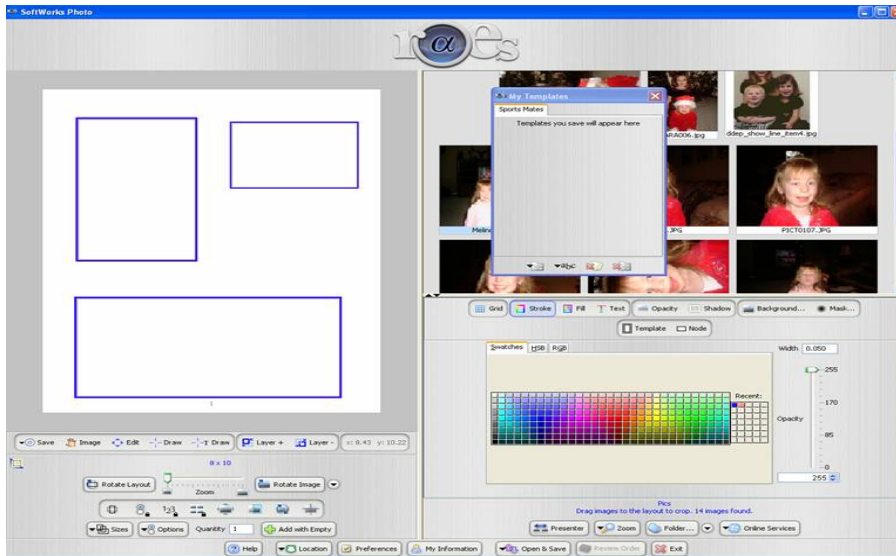

SoftWorks Systems

roes P A G E R

Software That Works!

THE PAGER is our newest add-on module for use by the studio in the ROES Client. This powerful new tool will allow your customers to completely modify products specified by the lab – nodes can be moved, added, deleted, resized, or rotated and set to accept images, text, or backgrounds the photographer would like to add! The ability to add text colors, image opacity, drop shadows and grid constraints will give your customers the freedom to create their own unique products.