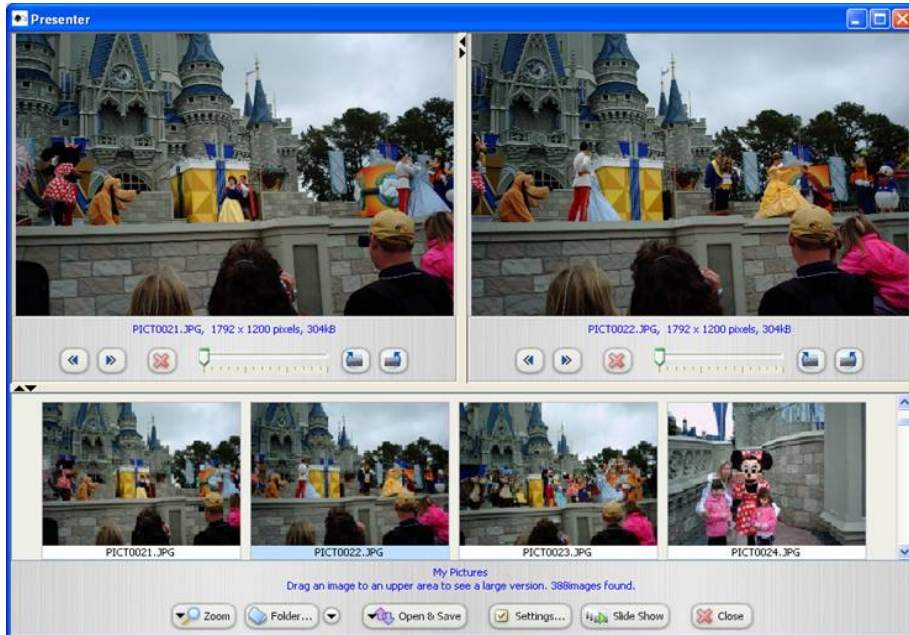

ROES was voted favorite online ordering system in a poll of readers of Photographic Processing magazine!!